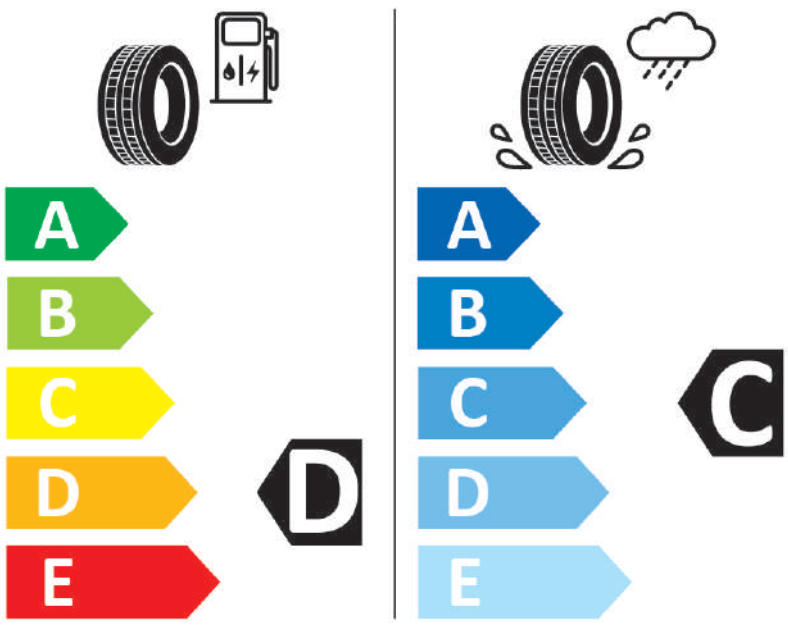

TR257

225/60R17 99V

TRIANGLE CBPTR25722H17VHJ
225/60R17 99 V C1

2020/740